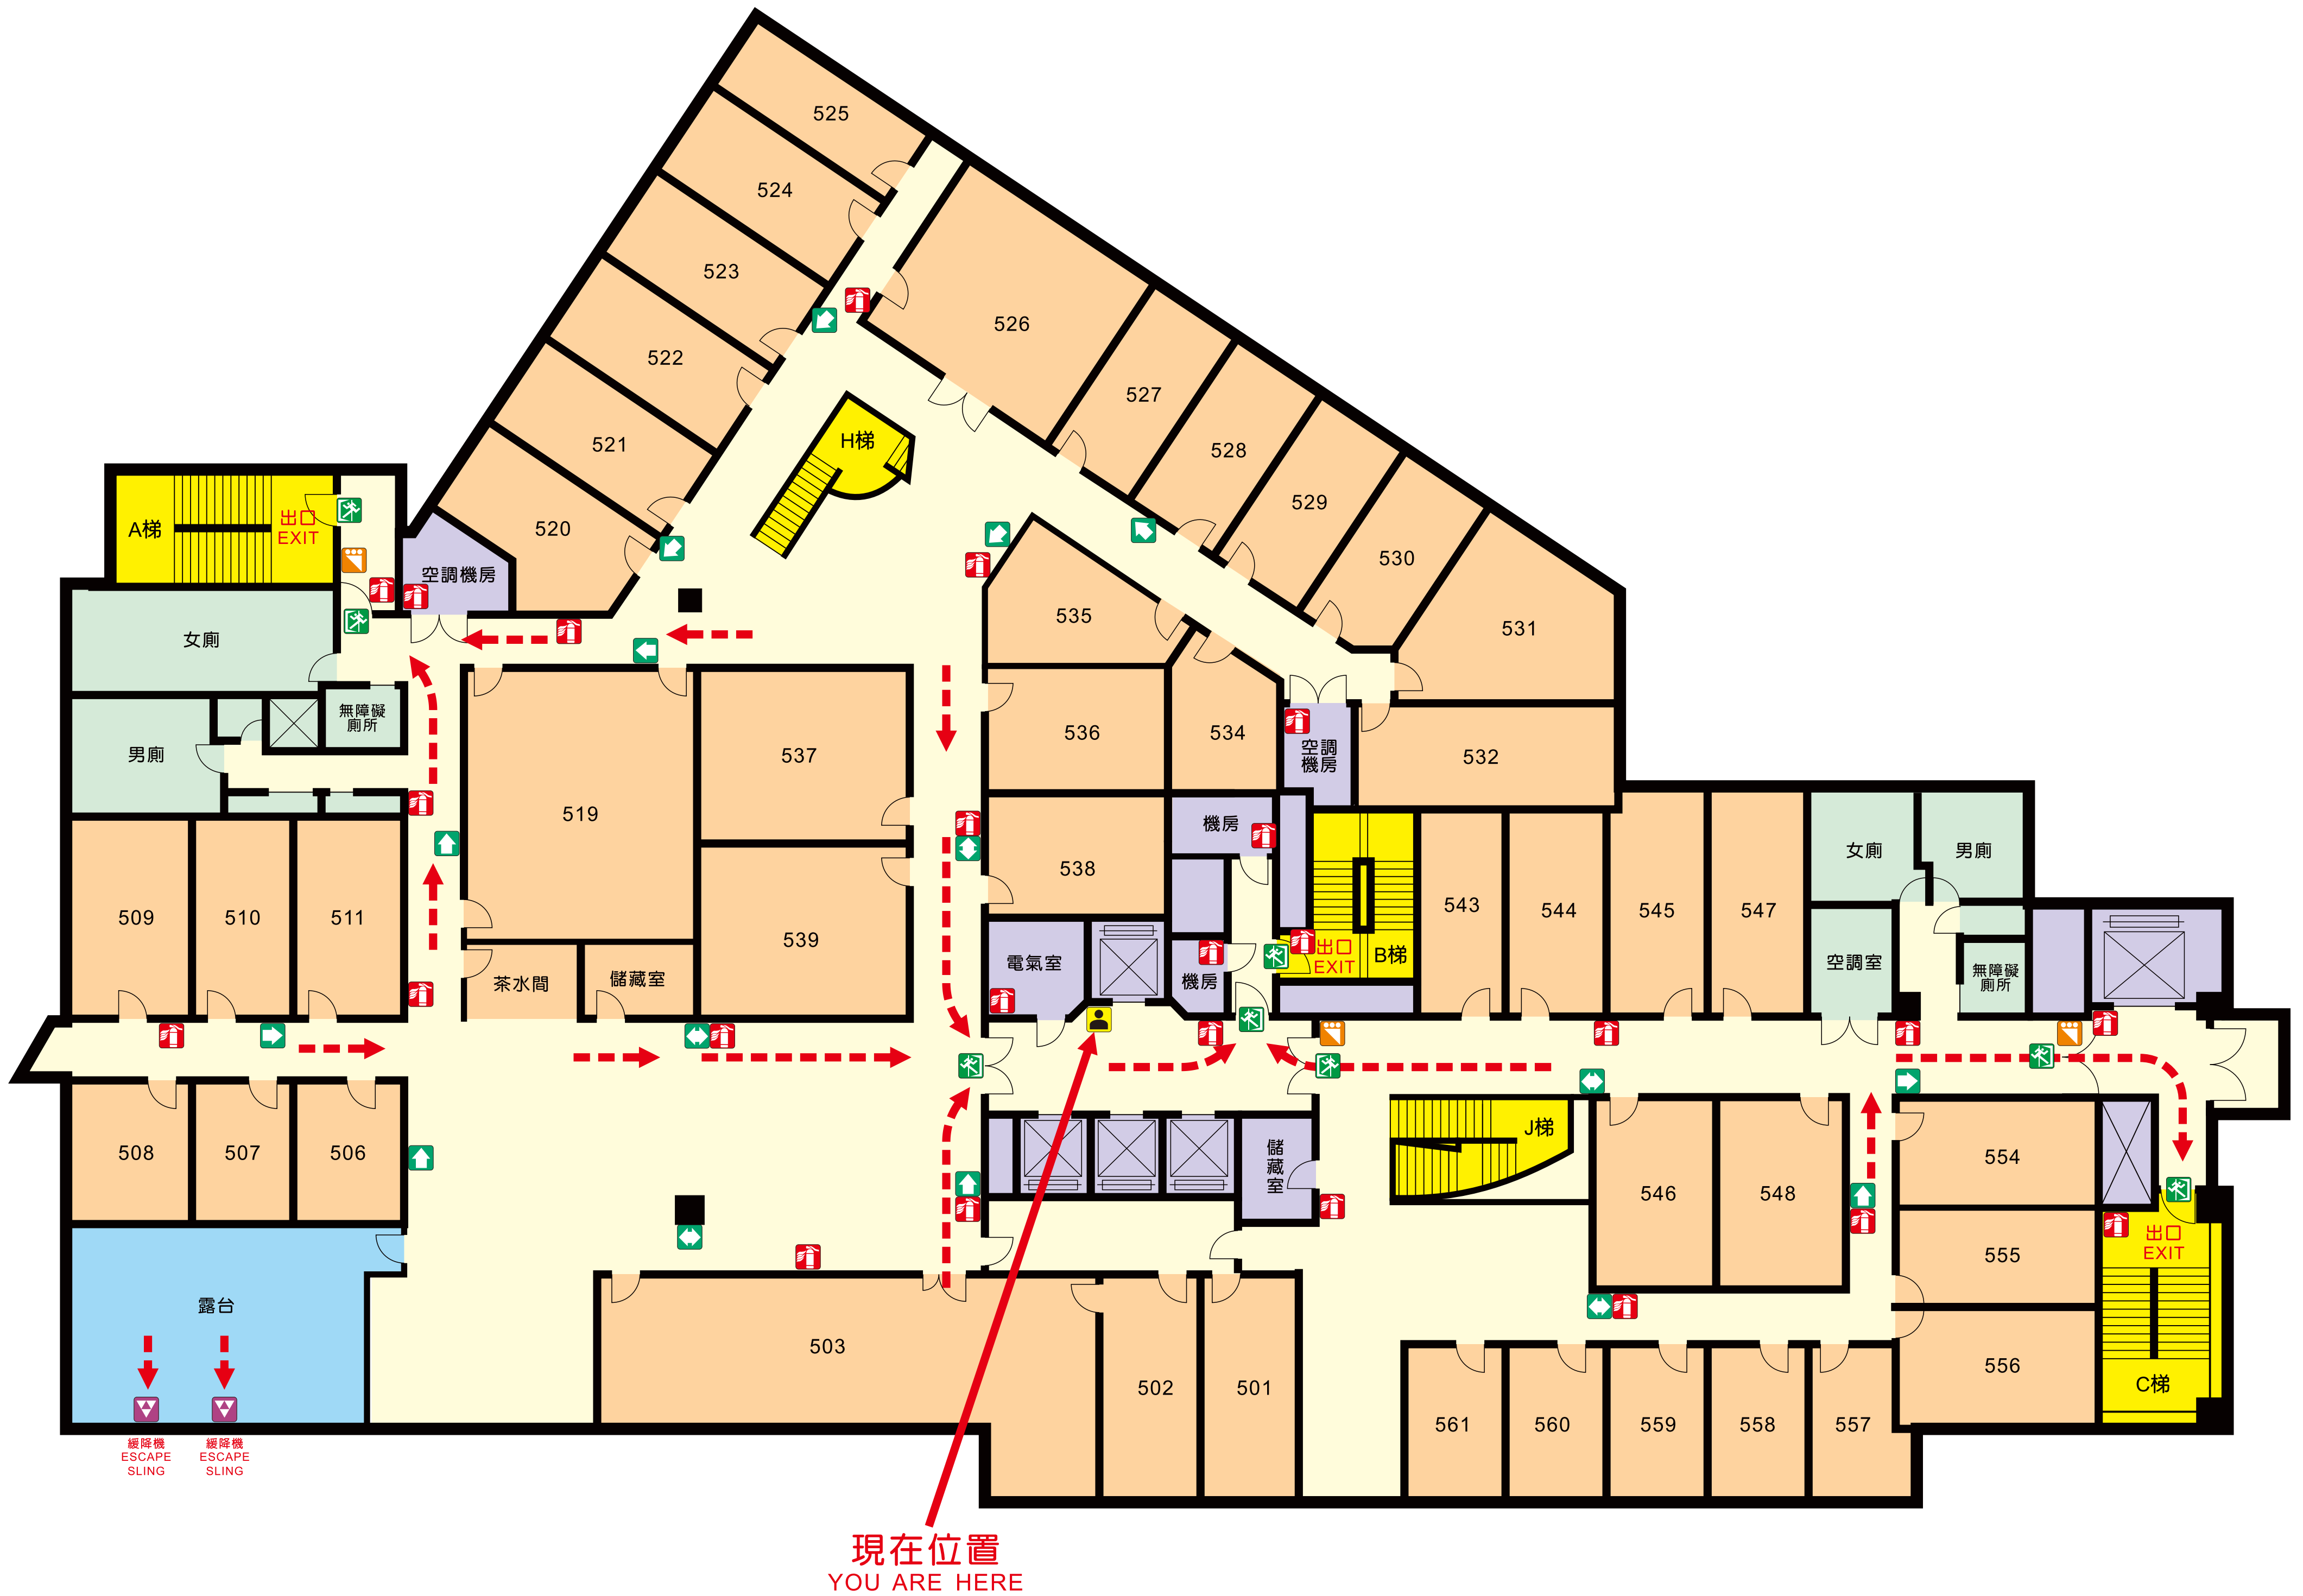

5F 消防設備分佈暨避難路線圖

Fire Equipments Locations And Evacuation Directions

現在位置
YOU ARE HERE

方向標示燈
EXIT MARKING

消防栓箱
HYDRANT

遇緊急狀況時,請盡速依指示避難方向疏散

滅火器
FIRE EXTINGUISHER

出口標示燈
EXIT LIGHT

緩降機
ESCAPE SLING

In Case of Emergency, Please Evacuate

Toward the Direction Marked