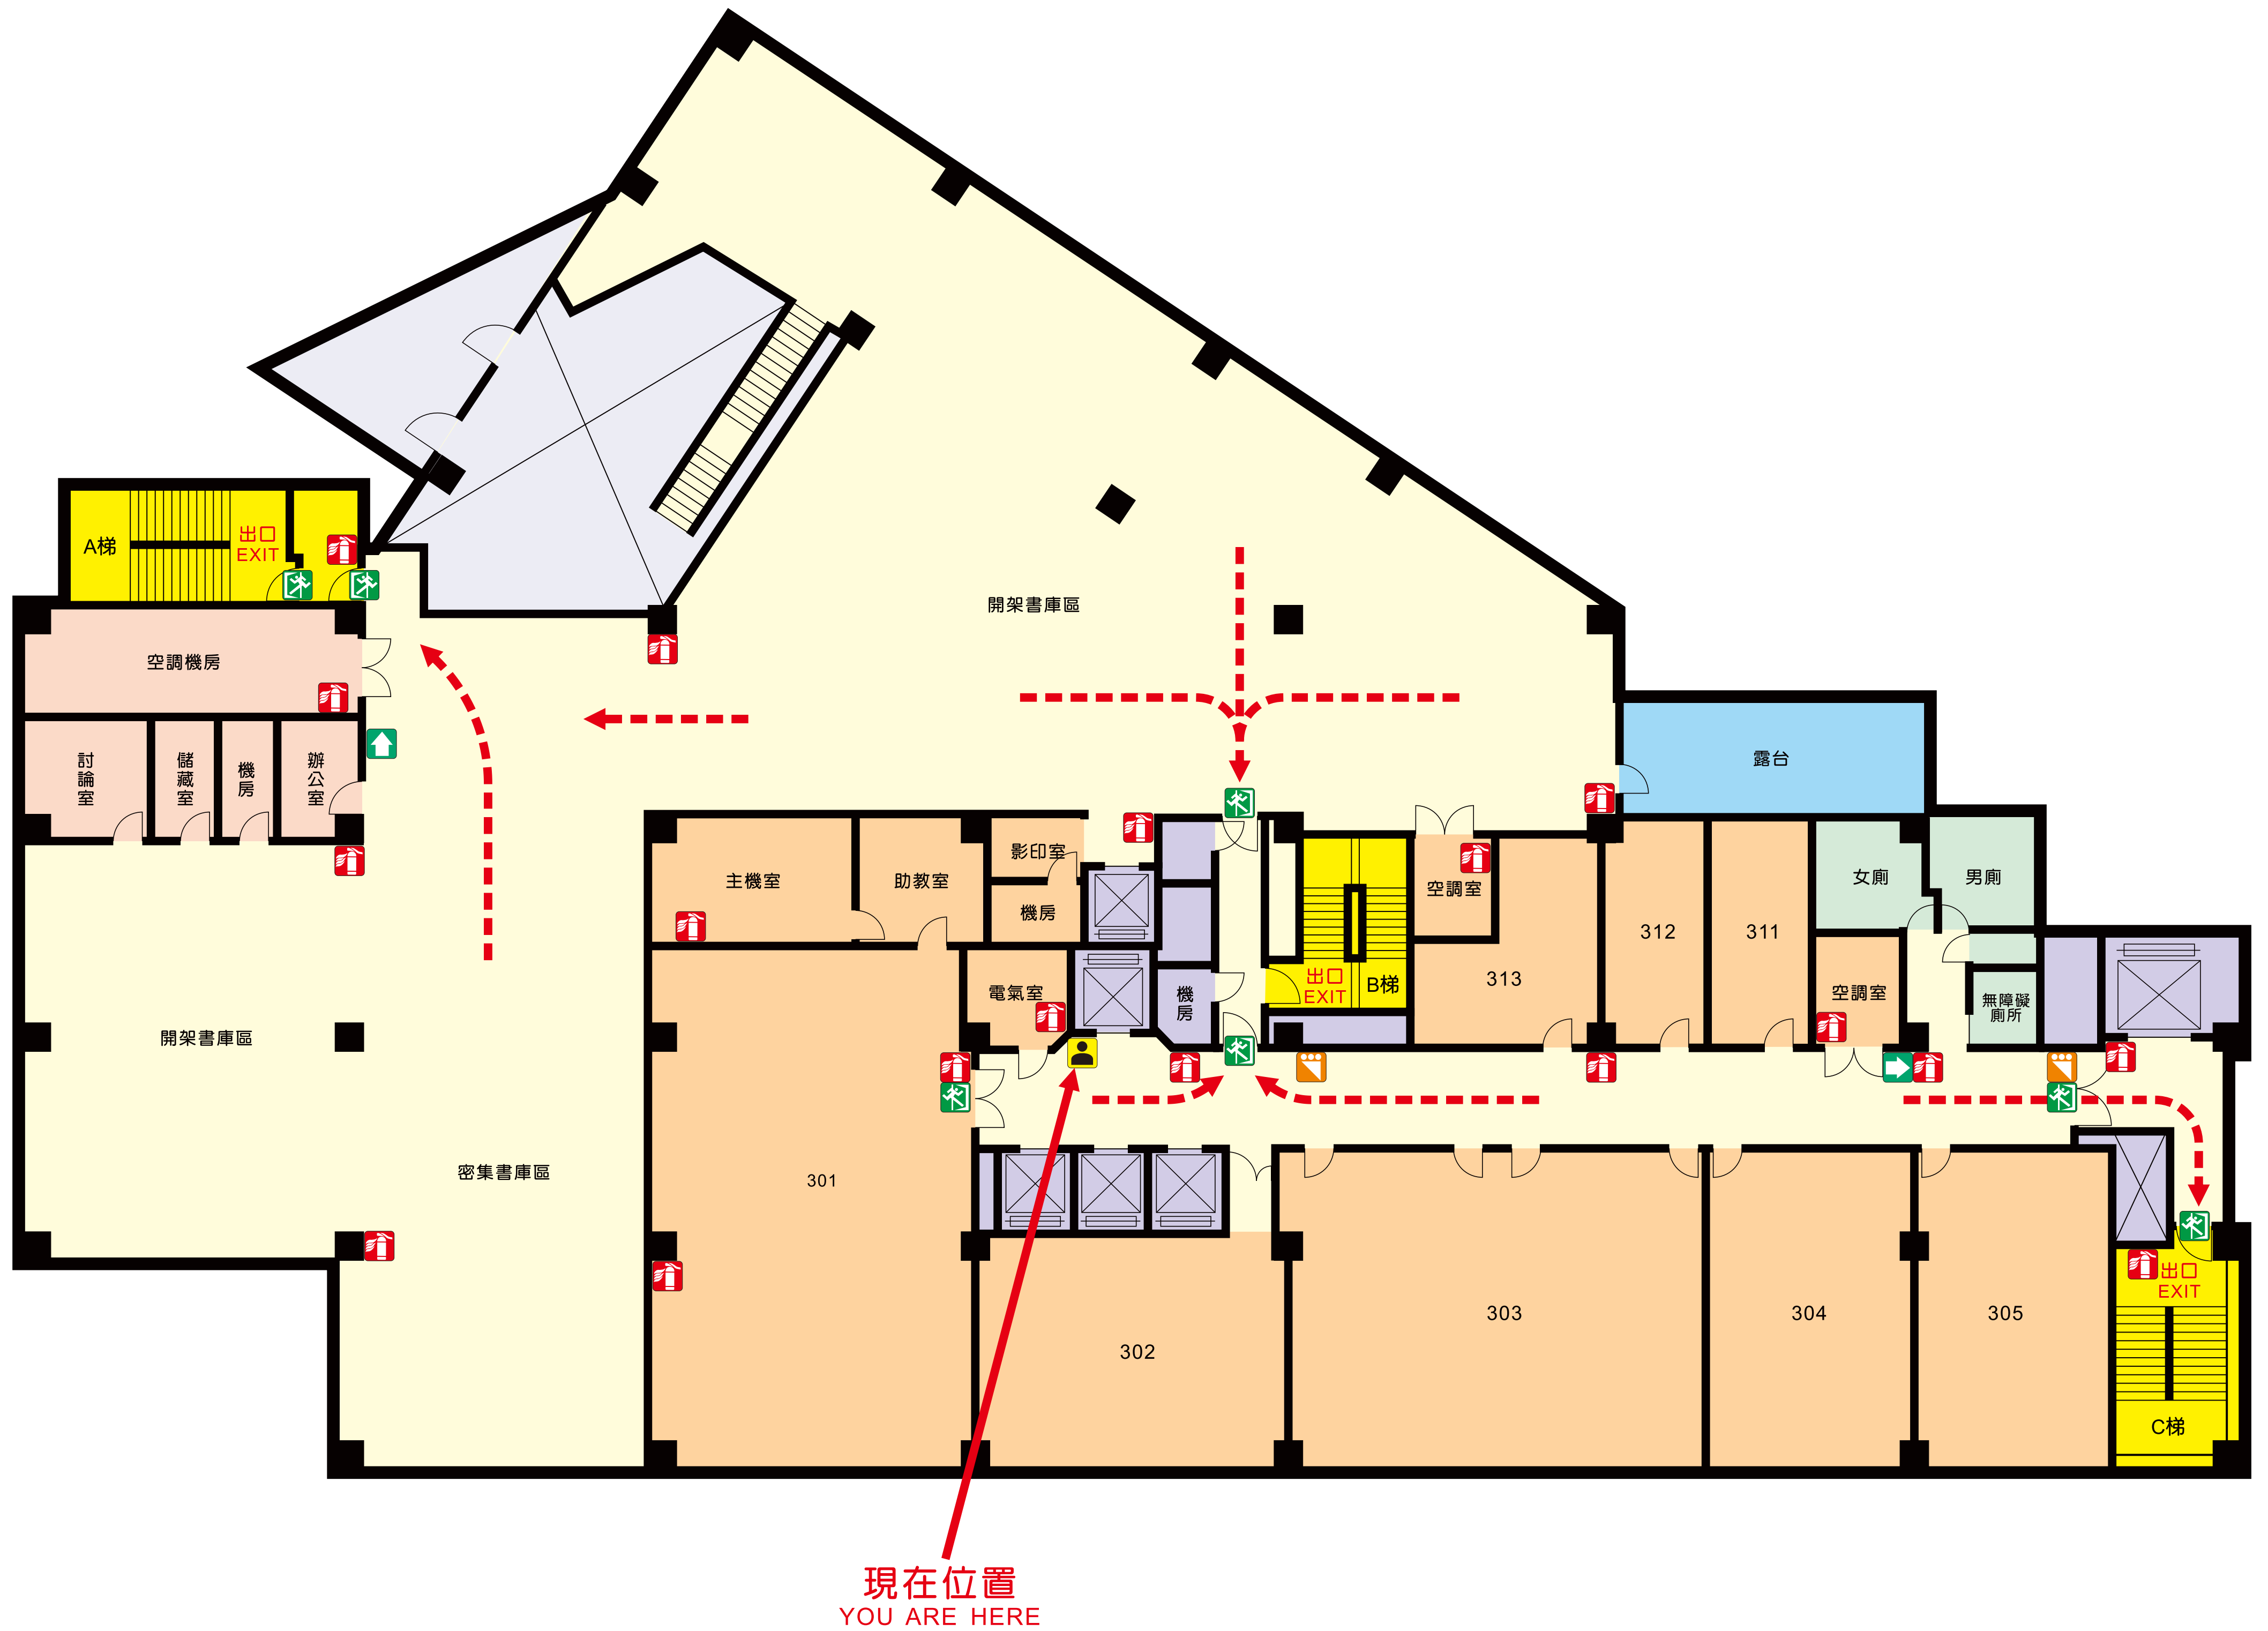

3F 消防設備分佈暨避難路線圖

Fire Equipments Locations And Evacuation Directions

現在位置
YOU ARE HERE

方向標示燈
EXIT MARKING

消防栓箱
HYDRANT

滅火器
FIRE EXTINGUISHER

出口標示燈
EXIT LIGHT

遇緊急狀況時,請盡速依指示避難方向疏散

In Case of Emergency, Please Evacuate

Toward the Direction Marked