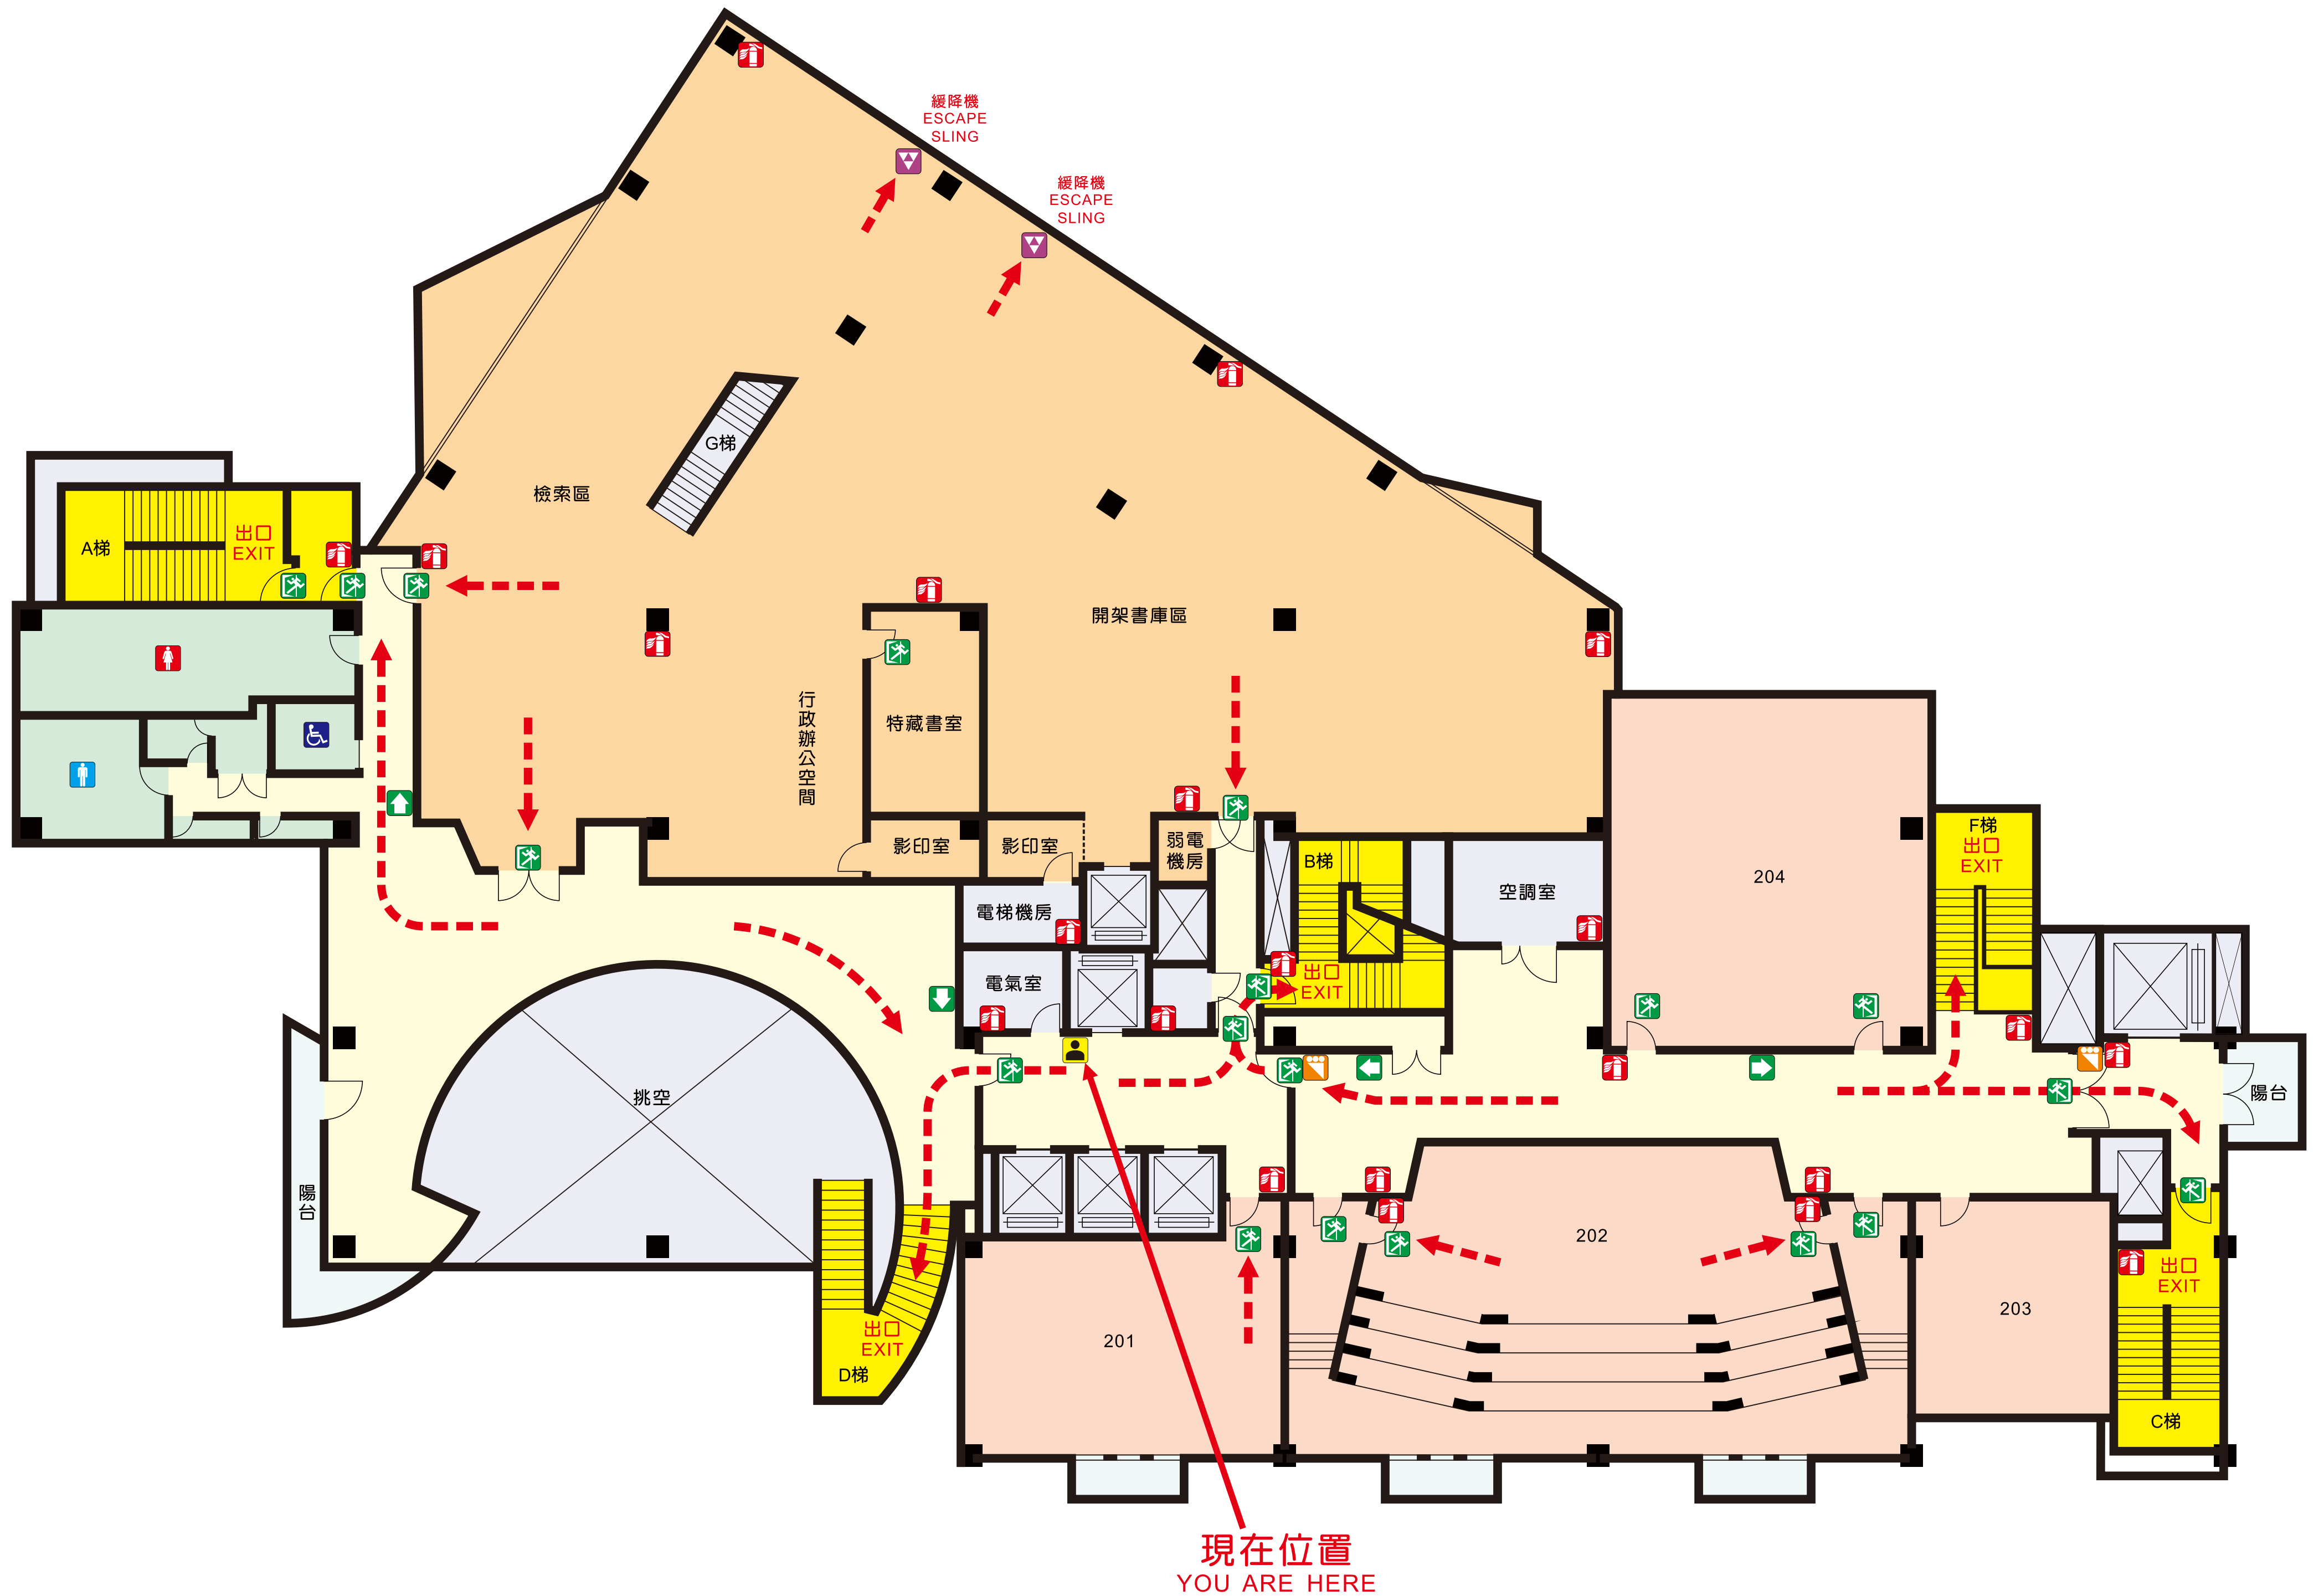

2F 消防設備分佈暨避難路線圖

Fire Equipment Locations and Evacuation Directions

現在位置
YOU ARE HERE

方向標示燈
EXIT MARKING

消防栓箱
HYDRANT

遇緊急狀況時,請盡速依指示避難方向疏散

In Case of Emergency, Please Evacuate

滅火器
FIRE EXTINGUISHER

出口標示燈
EXIT LIGHT

緩降機
ESCAPE SLING

Toward the Direction Marked 